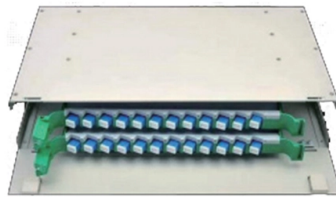

How much does fireproof partition for cable trays in Thailand cost

Overview

For the lowest entry price, the Orange Partition Fireproof Coating Cable Tray (Shandong Xuanlin Metal Materials Co. The market offers diverse cable tray partitions, from budget-friendly options to premium, certified solutions. It prevents the rapid spread of fire through electrical systems, protects vital power and data transmission lines, and ensures compliance with fire safety codes such as NFPA, IEC. We are experienced manufacturer for Low voltage Switchboard and Medium Voltage Switchgear, we are also supply consumer unit, cable tray, wire way, Unit Substation. Our company is located in Thailand, manufacture Electrical Switch Board, Motor Control Centre, Cable Tray, Ladder, Trunking, Duct. Therefore, it is crucial to set up fire-blocking sections (fire sections/fire partitions) on cable trays and select appropriate fire-blocking sections (fire sections/fire partitions) materials. Cable trays KK series are quick and easy to install with patented solutions, and bolt free connections. Our tested solutions for cable fire protection can delay the spread of fire in order to minimise the damage sustained. 7 products are successfully used to protect cables in high-rise buildings.