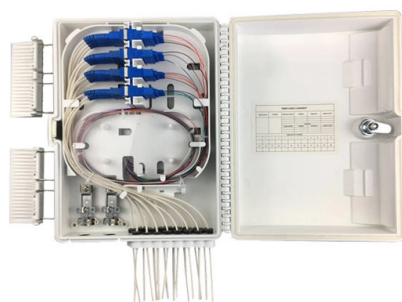

How to check the DNS of a core switch

Overview

This cheatsheet covers quick host lookups, record type queries, reverse DNS, interactive mode, and a few practical troubleshooting checks. Core nslookup command forms. Quick checks for hostnames and addresses. Use -type to query specific DNS records. Compare answers from different. Learn how to configure DNS and DHCP on Cisco switches to simplify network management. This guide covers CLI commands for setting up DHCP pools, excluding addresses, defining default gateways and DNS servers, and configuring switch DNS. It also provides verification, troubleshooting, and best. The following example deletes all dynamic entries from the DNS client name-to-address cache. Use the ip domain lookup command in Global Configuration mode to enable the IP Domain Naming System (DNS)-based host name-to-address translation. Find and check DKIM records with our online DKIM checker. Our tool will show. Sorts and lists the output of the previous ls subcommand or commands. If you need to look up only a single piece of data, or you're using nslookup in scripts, command lines, or PowerShell, use the noninteractive mode.

Article Content

A Complete Guide to SAP Cloud Connector:

It's configured to start after installation, and restart upon host reboot. To check the state of the Cloud Connector, run the command: `sc query "SAP"`